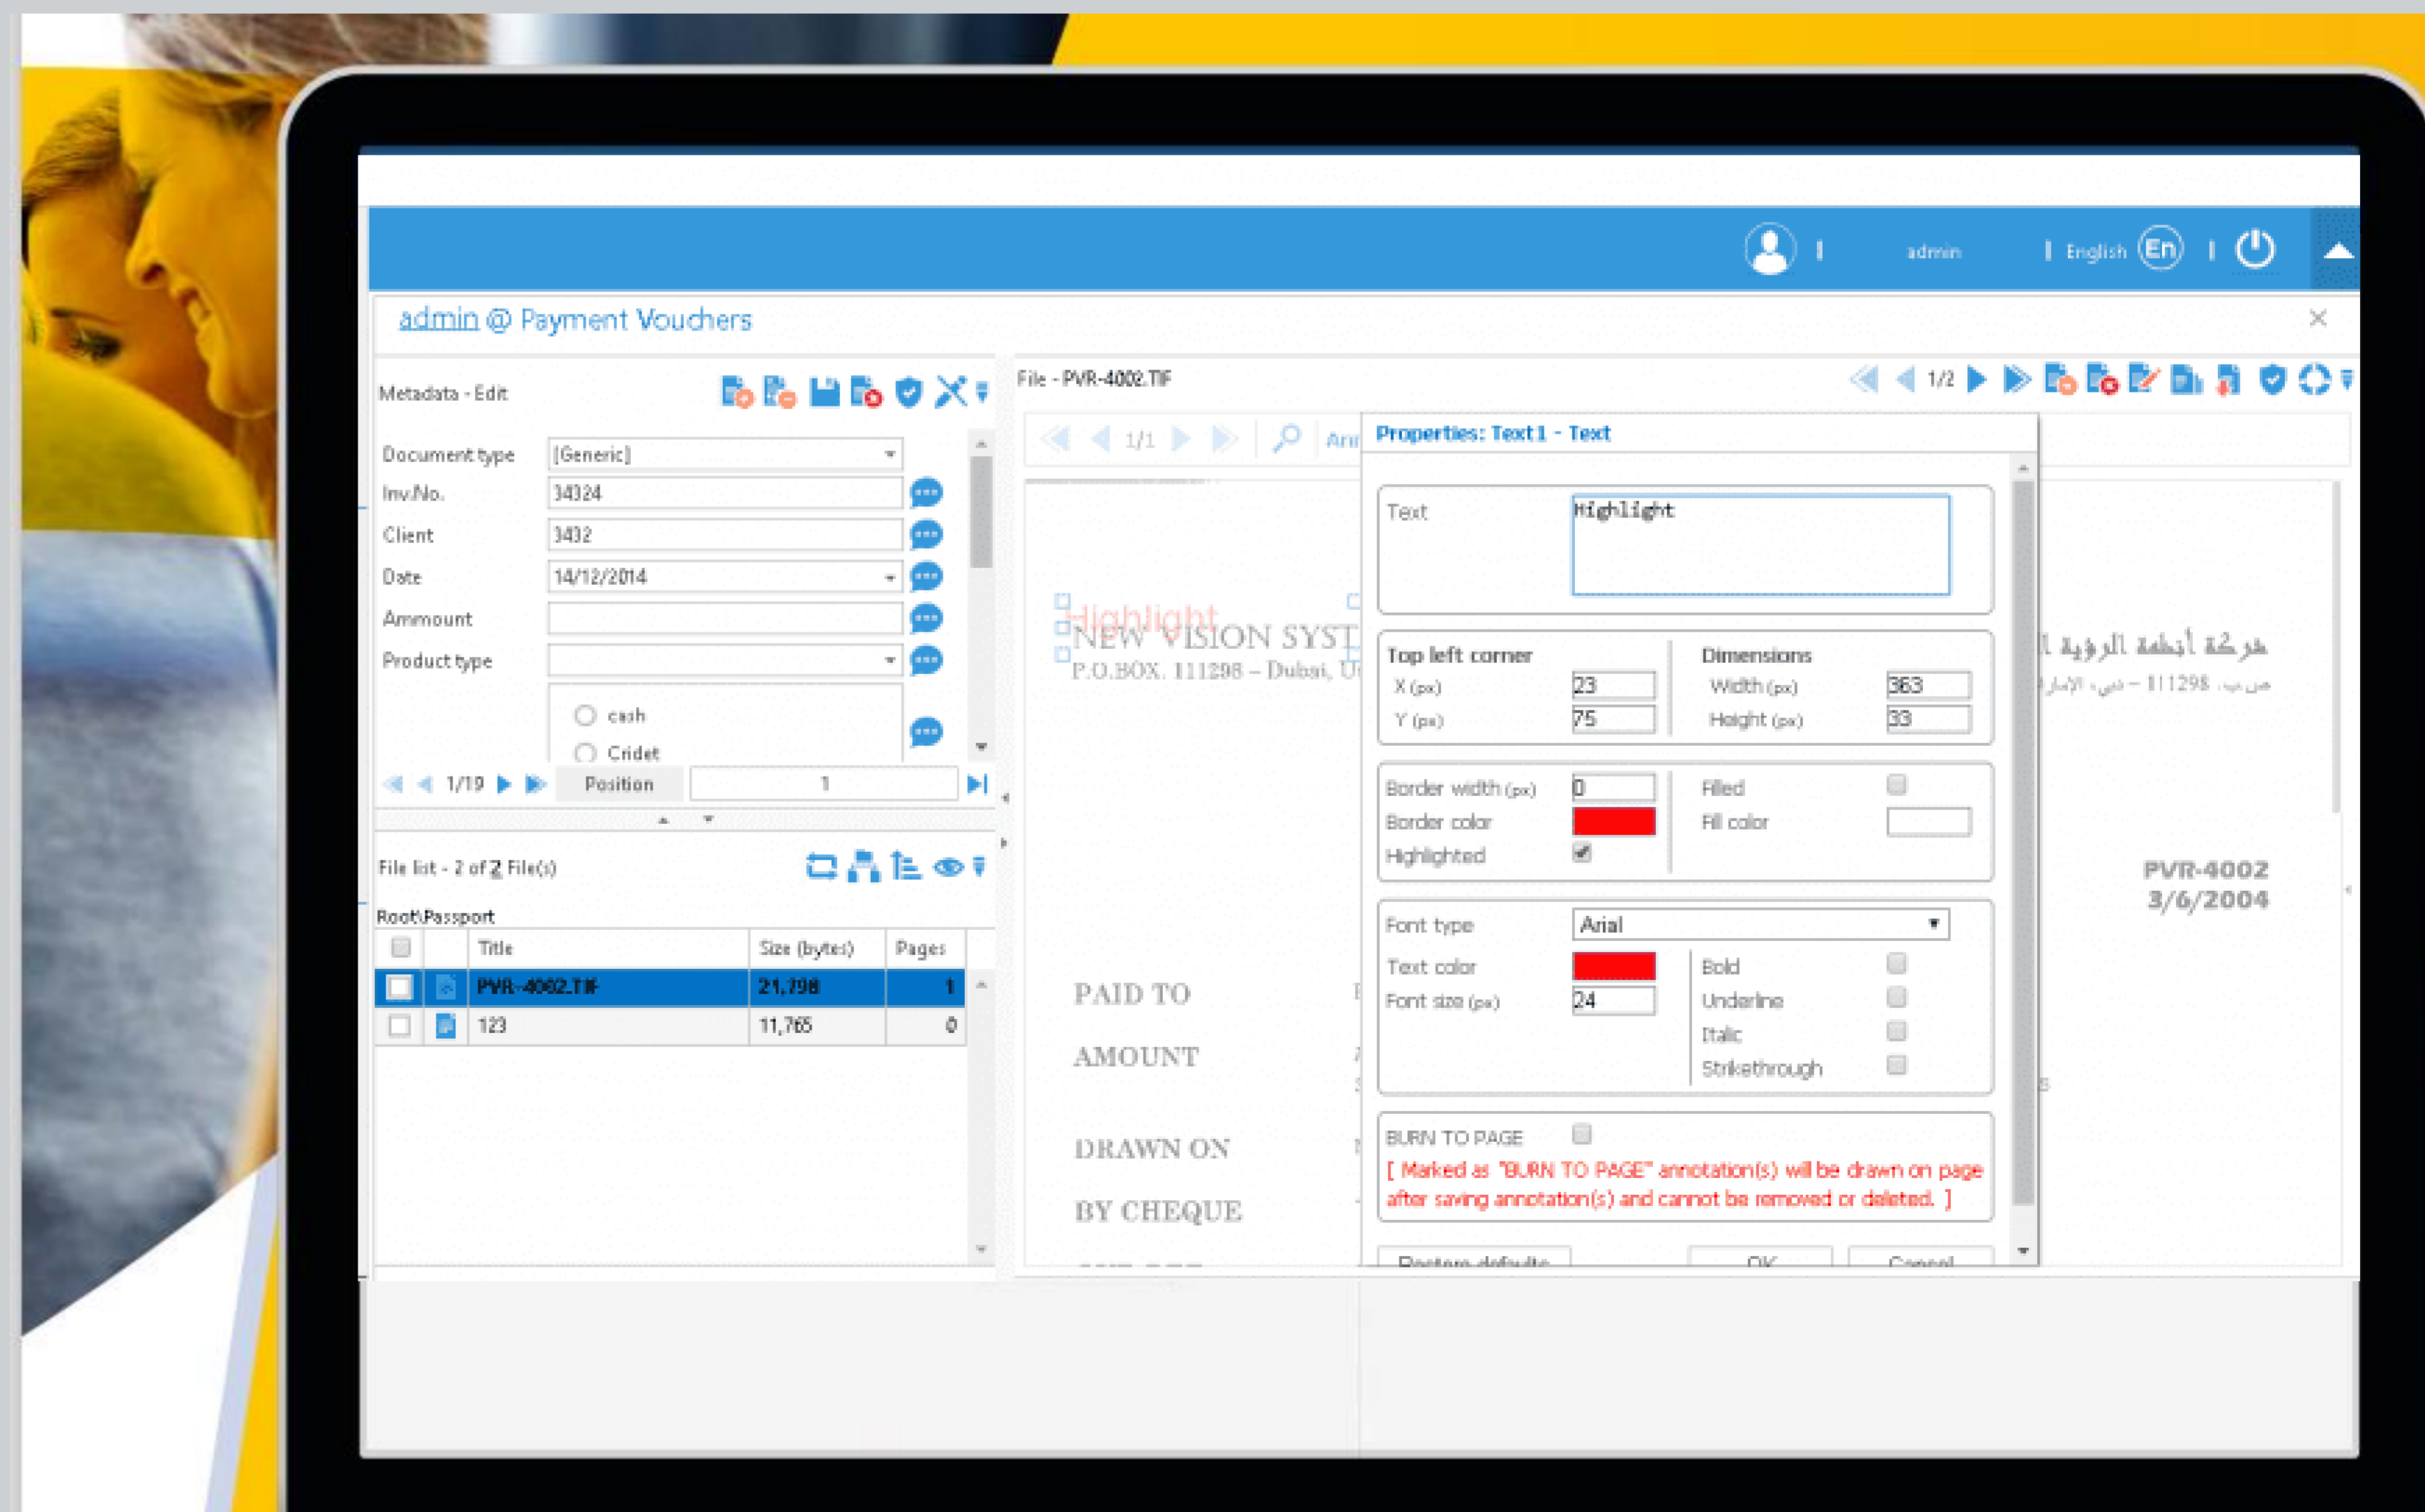

ROBOTIC PROCESS AUTOMATION

Create business resilience, speed, and agility, and unburden people from mundane work with the automation platform that has it all

SWORD

UPGRADE YOUR BUSINESS

- ➔ AI-driven solution that makes your key processes scannable, measurable, and ready for automation
- ➔ Bots analyze documents, recognize speech, and apply machine learning models
- ➔ Desktop, Web, email, business apps and data automation
- ➔ Easily govern large automation programs

DOCUMENT MANAGEMENT

Industry-leading solution for document management trusted by enterprises and government departments for accelerating digital transformation

SWORD
UPGRADE YOUR BUSINESS

- ➔ Capture and index all types of documents anywhere and anytime
- ➔ Documents are stored and classified into a secure repository and assigned a lifespan
- ➔ Locate documents and information quickly and easily with intelligent search engine and advanced search features
- ➔ Enabling users to route documents in predefined sequences