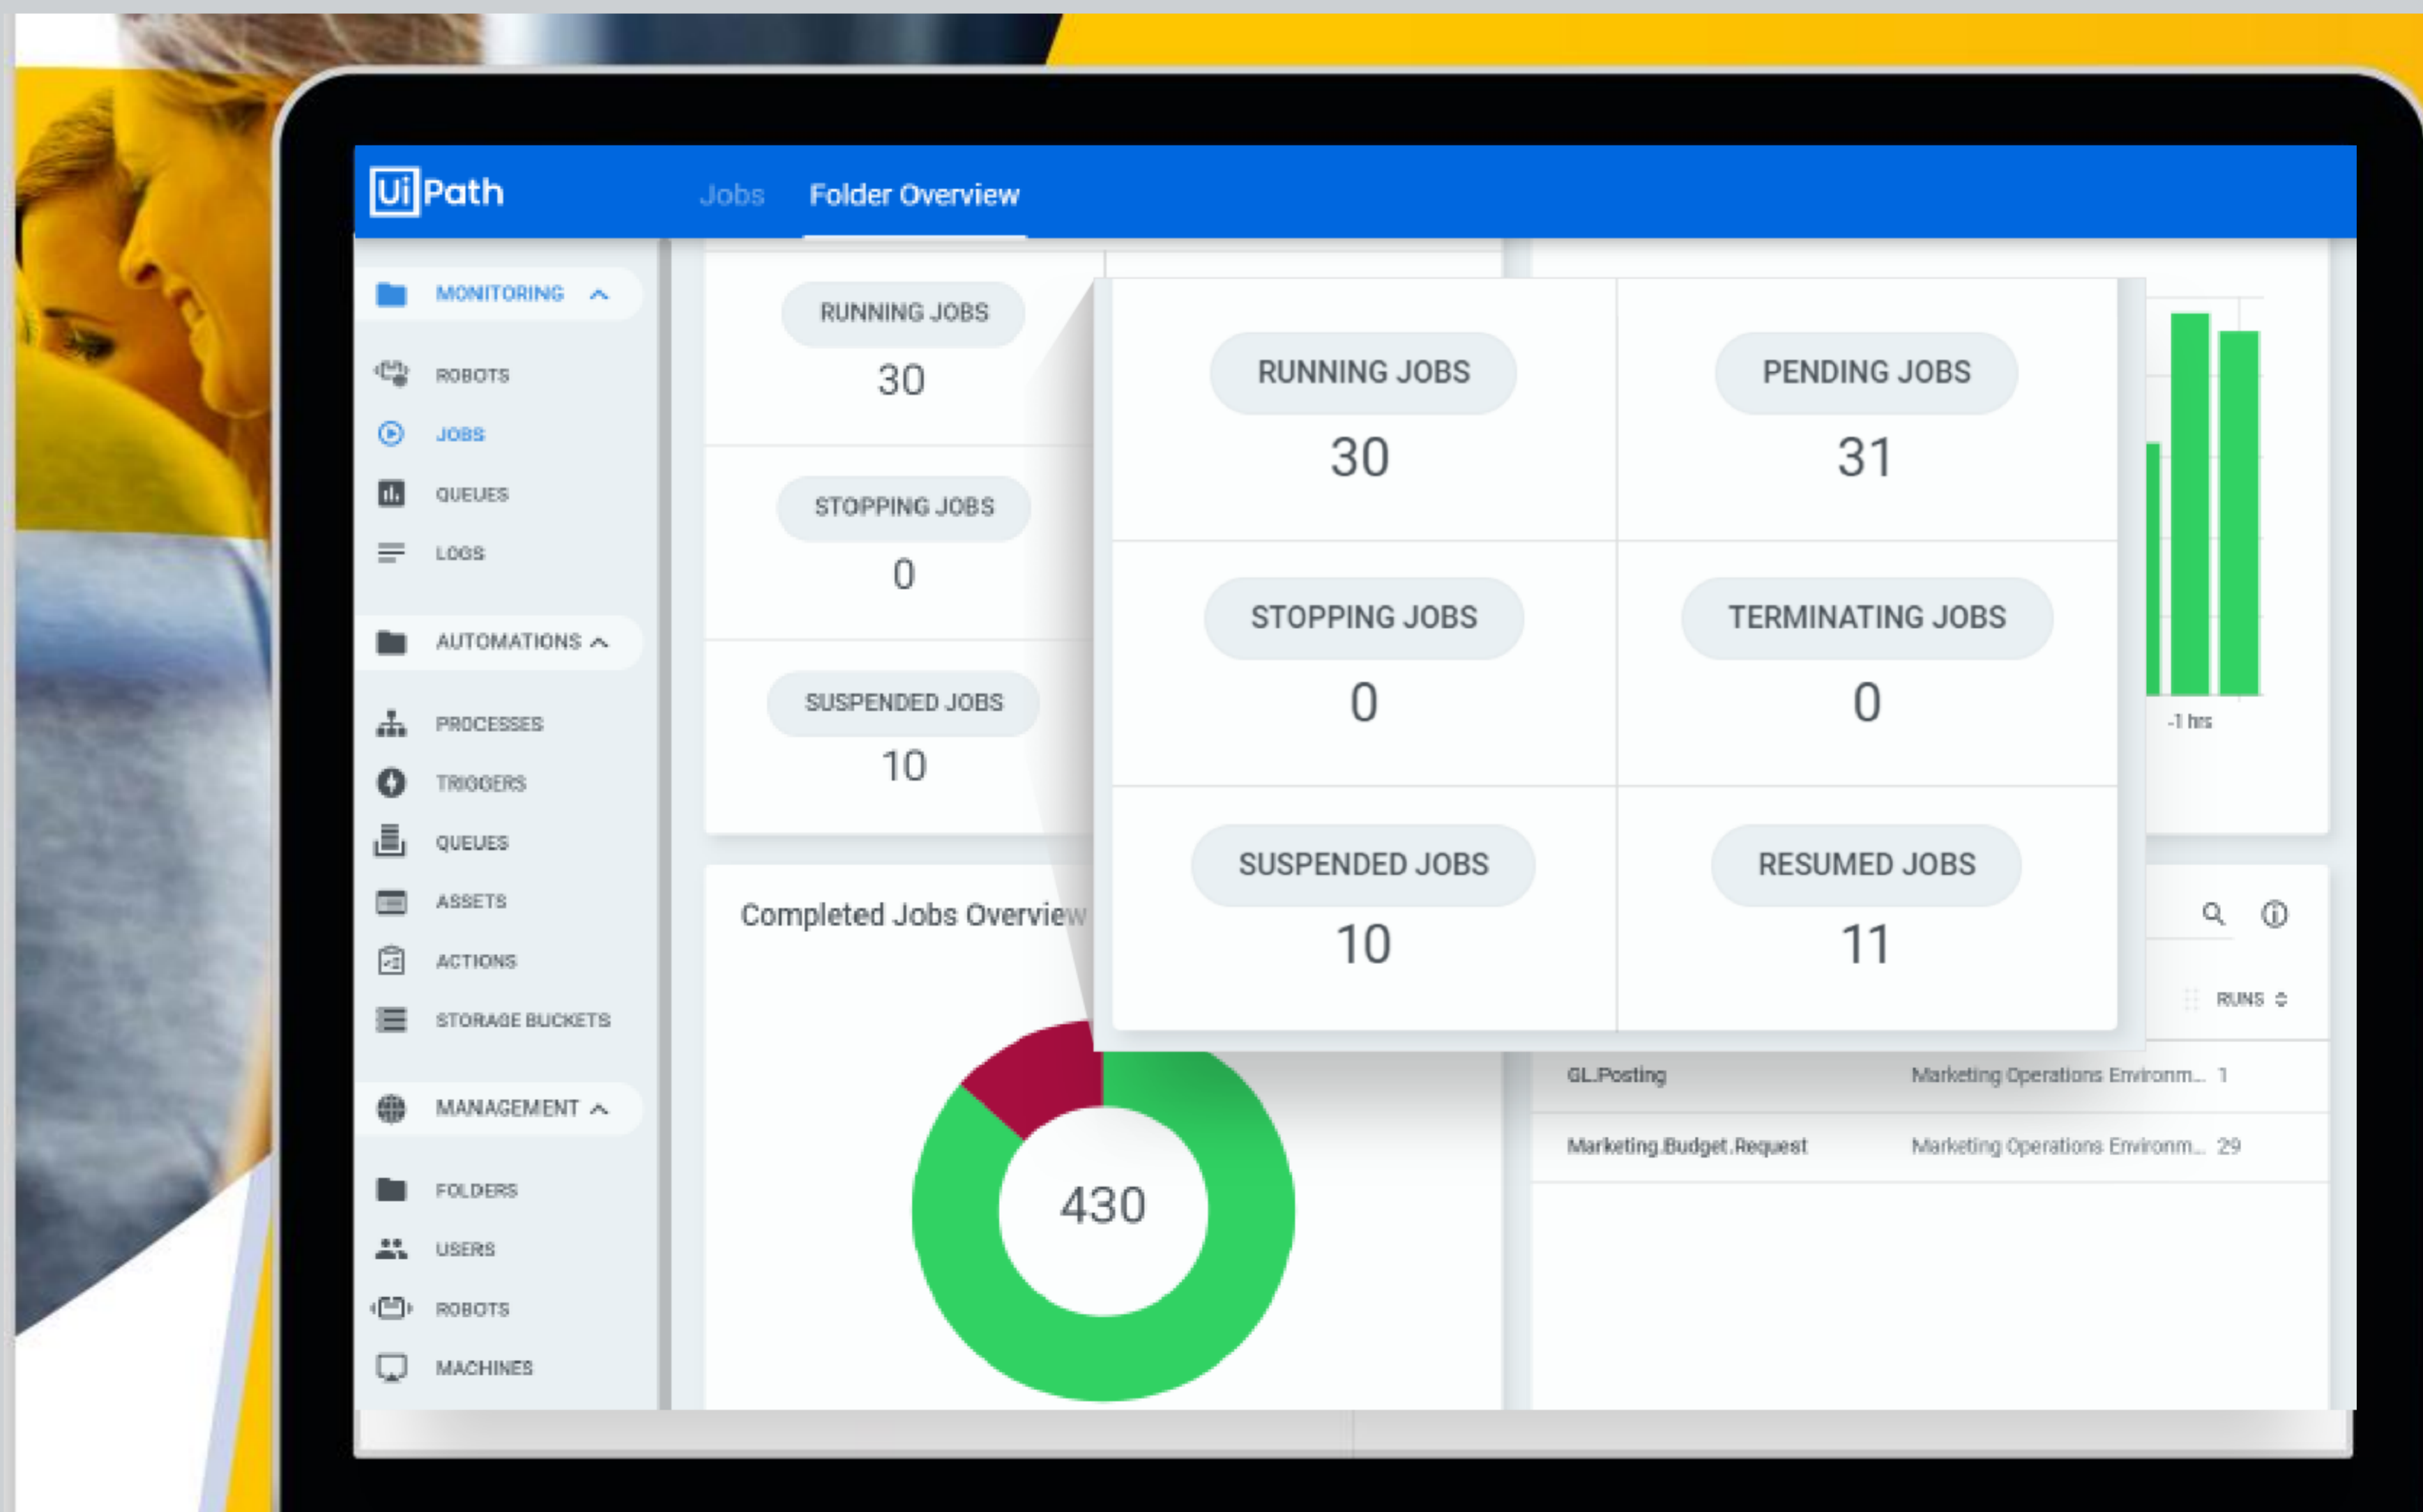

ROBOTIC PROCESS AUTOMATION

Create business resilience, speed, and agility, and unburden people from mundane work with the automation platform that has it all

SWORD

UPGRADE YOUR BUSINESS

- ➔ AI-driven solution that makes your key processes scannable, measurable, and ready for automation
- ➔ Bots analyze documents, recognize speech, and apply machine learning models
- ➔ Desktop, Web, email, business apps and data automation
- ➔ Easily govern large automation programs

DOCUMENT MANAGEMENT

Industry-leading solution for document management trusted by enterprises and government departments for accelerating digital transformation

SWORD
UPGRADE YOUR BUSINESS

- ➔ Capture and index all types of documents anywhere and anytime
- ➔ Documents are stored and classified into a secure repository and assigned a lifespan
- ➔ Locate documents and information quickly and easily with intelligent search engine and advanced search features
- ➔ Enabling users to route documents in predefined sequences

DATA MANAGEMENT

Big data is the most valuable digital asset of any organization, so it is time to take over the control of your data

SWORD
UPGRADE YOUR BUSINESS

- Data Discovery and Modeling
- Data Migration and Acquisition
- Data Architecture
- Master Data Management

ARTIFICIAL INTELLIGENCE

- ➔ Data Mining and Predictive Analysis
- ➔ Machine learning and Autonomous Actions
- ➔ Interactive Business Intelligence Applications
- ➔ Geospatial Visualization

Custom designed AI solutions that are designed to automate and streamline tasks for accuracy